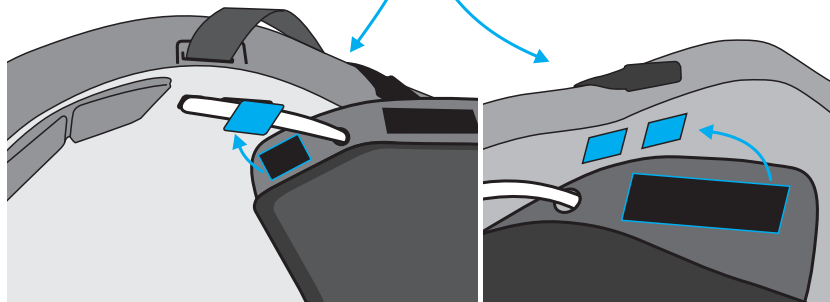

6

7

8

CAMP

HELMETS

SPEED COMP

PARAORECCHIE
EAR PROTECTION
COUVRE-OREILLES
OHRENSCHÜTZER
OREJERAS

November 2017 - Rev. 0 © C.A.M.P. S.p.A.

is a brand owned by **CAMP** SPA

**CONCEZIONE ARTICOLI
MONTAGNA PREMANA**

Via Roma 23, 23834 Premana (LC)

ITALY

Tel. +39 0341 890117

Fax +39 0341 818010

www.camp.it

contact@camp.it